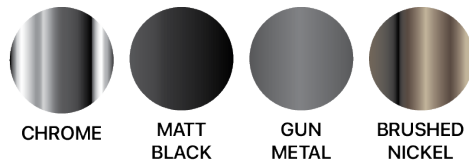

MIXX

tapware & accessories

SAFFRON COLLECTION

Item Code: 11SL950RL

Finish: Brushed Brass

WELS Reg. No: T34967

Cartridge: 25mm European
Ceramic Disc Cartridge

Operating Temp: 1-80°C

Tails: European SOFTPEX

Corrosion Resistant Tails

Material: Brass

SAFFRON BASIN MIXER

Other Finishes

A BRAND BY
BRASSHARDS
— GROUP —

www.mixxtapware.com.au | info@mixxtapware.com.au | 1800 657 697