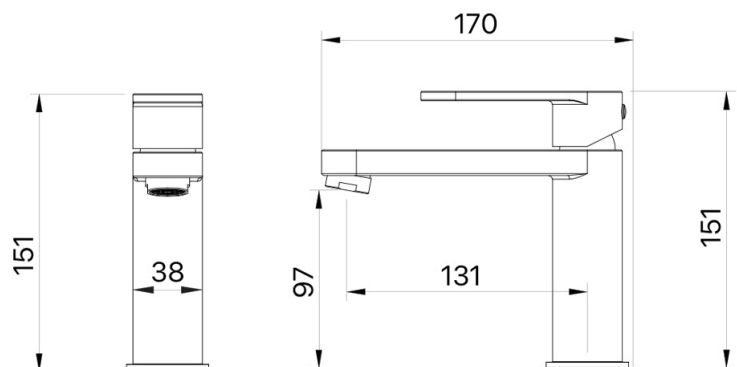

Other Finishes

A BRAND BY
BRASSHARDS
— GROUP —

www.mixxtapware.com.au | info@mixxtapware.com.au | 1800 657 697